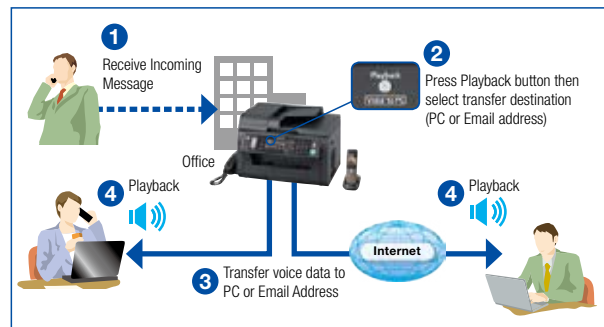

Voice to PC / Voice to Email

Transfer Voice Data to PC and Email

The KX-MB2061 can transfer voice data such as incoming messages, memos, or recorded conversations to an email address or PC for playback anywhere.