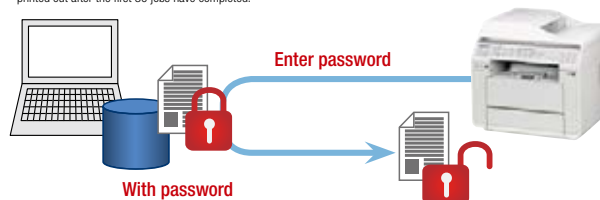

Secure printing*

Keep your business secure

With Secure Print, you can prevent confidential documents from being leaked by protecting them with very high level security. Print data is password-protected and temporarily stored on your computer's hard drive. It can be retrieved and printed only when the password is entered on the printer. Plus, there is no limit to the number of pages you can store since, unlike most secure print systems that use memory-based storage, the secure print data is stored on your PC's hard drive.**

* Available on the DP-MB311