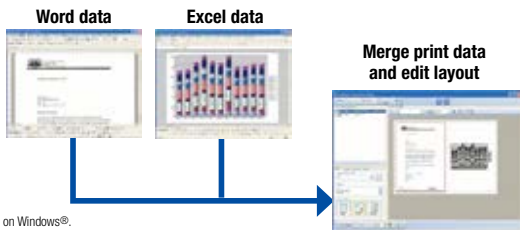

Other Features

Easy Print Utility*

Data Merge and Print

Lets you merge and print files created with different applications. You can rearrange pages into N-in-1 format, or add a header/footer/watermark before printing, then you can save it as a PDF file. This greatly reduces misprints.

* Supported only on Windows®.

Convenient Copy Functions

Diverse Copy Layout Editing

Quick ID Copy:

Copy both sides of one or more ID or business cards consecutively, and then print on a single page in N-in-1 format, reducing paper consumption.