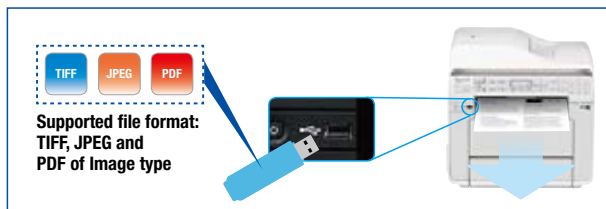

Built-In Wi-Fi® Wireless Network*

Clutter-free wireless office network

Built-in Wi-Fi® enables a wireless connection to a network PC via your local network, without requiring a physical LAN connection. The WPS key permits you to easily configure a wireless network.