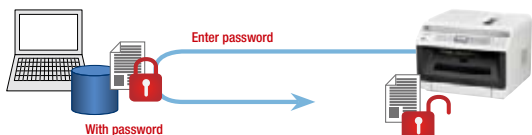

Secure printing

Keep your business secure

With Secure Print, you can prevent confidential documents from being leaked by protecting them with very high level security. Print data is password-protected and temporarily stored on your computer's hard drive. It can be retrieved and printed only when the password is entered on the printer. Plus, there is no limit to the number of pages you can store since, unlike most secure print systems that use memory-based storage, the secure print data is stored on your PC's hard drive.*

* Up to 30 jobs can be printed at a time from print data on the hard drive. If there are more than 30 jobs, additional jobs can be printed out after the first 30 jobs have completed.

1. 1 Store print data with password in HDD.
2. 2 Enter password from KX-MB2100 series, then retrieve print data from the computer if password is correct and start print out.

Mobile and remote printing*

Print from mobile devices

The KX-MB2100 series is compatible with the Google Cloud Print™ and Mobile Print application**, enabling printing from mobile devices such as tablets and smartphones and giving your business the edge in today's fast-moving world.

* Not available on the KX-MB2120.