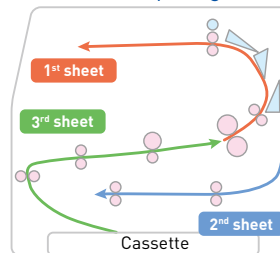

Quick Duplexing