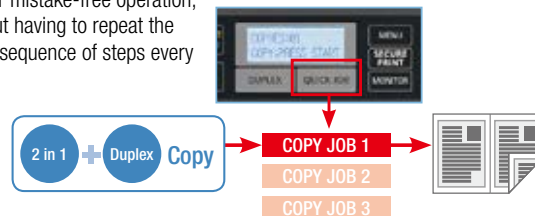

QUICK-JOB key

Easy and quick operation

Up to 3 frequently-used functions or complicated copy/scan settings can be programmed to the QUICK-JOB key and recalled at the touch of a button, saving you time and trouble.

Program your preferred 2 in 1 and duplex combined copy settings. You can quickly recall and execute the program with the appropriate QUICK-JOB key for mistake-free operation, without having to repeat the same sequence of steps every time.