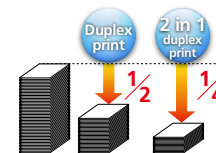

Save space

Because you only need half as much paper – or even just a 1/4 as much when 2-in-1 duplex is used – you'll need a lot less storage space.