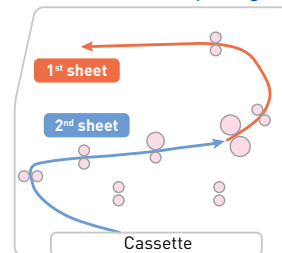

Conventional Duplexing