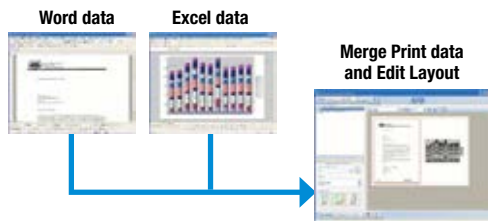

Easy Print Utility

The Easy Print Utility is an integrated printing tool that lets you merge and print files created using different applications, such as Microsoft Word and Excel.

Copy Features

Enhanced Copier Functions