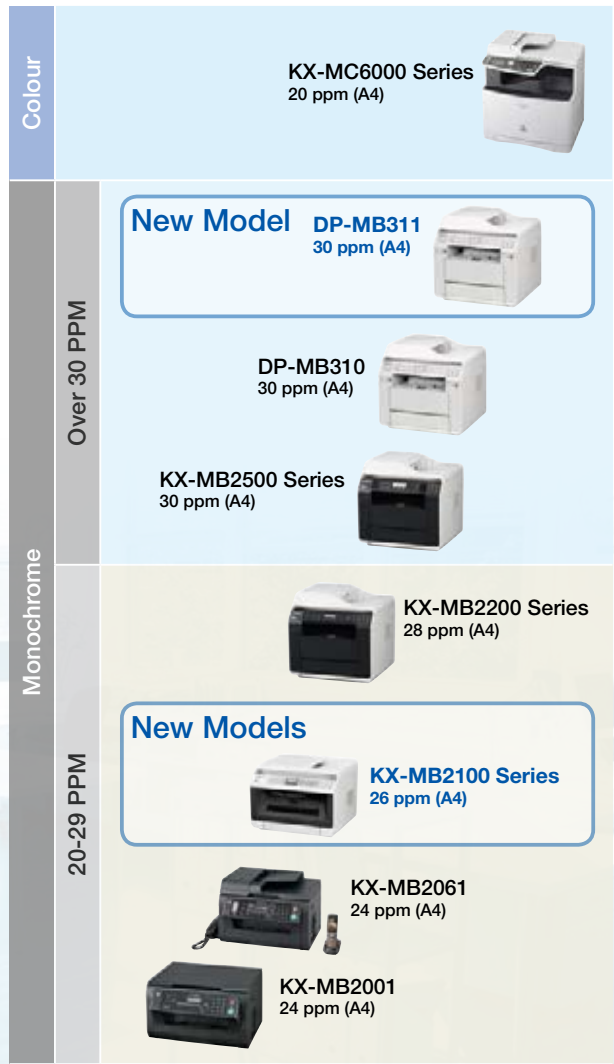

Hologram on the carton box to ensure the product is genuine

Panasonic A4 MFP Full Lineup

NEW

KX-MB2170 / MB2130 / MB2120

KX-MB2170

Speed

Print	26 ppm (A4)
Copy*	26 cpm (A4)
Fax	Approx. 4.0 seconds/page

* Continuous copy of a single original.

Paper Capacity

ADF	Up to 35 sheets
Paper Tray	250 sheets + 1 sheet manual tray

KX-MB2170

KX-MB2130

Speed

Print	26 ppm (A4)
Copy*	26 cpm (A4)
Fax	Approx. 4.0 seconds/page

* Continuous copy of a single original.

Paper Capacity

ADF	Up to 35 sheets
Paper Tray	250 sheets + 1 sheet manual tray

KX-MB2130

KX-MB2120

Speed

Print	26 ppm (A4)
Copy*	26 cpm (A4)
Fax	Approx. 4.0 seconds/page

* Continuous copy of a single original.