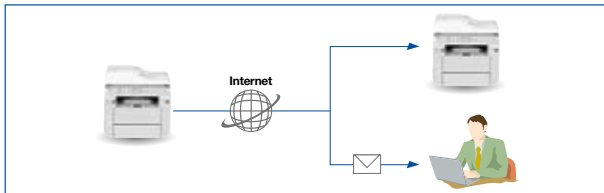

Internet Fax*

High speed transmission to boost efficiency

The Internet Fax function dramatically increases fax transmission speed. Panasonic Internet Fax capability far exceeds any Super G3 transmission and with Internet Fax, large jobs can be quickly transmitted over the Internet. * Available on the DP-MB311, DP-MB310, KX-MB2575 and KX-MB2545.

LDAP (Lightweight Directory Access Protocol)*

Easy phonebook management

The DP-MB311 supports LDAP which makes it possible for you to use your phonebook on the network. This means you don't have to separately register or manage email addresses or phone numbers on your device; instead you can consolidate the phonebook management on the network.

* Available on the DP-MB311.

Scanning as Password-protected PDF*

Secure document management

When scanning a document as a PDF file, you can save the scanned document with a password, ensuring secure document management.

* Available on the DP-MB311.

Dimensions / Weight

Dimensions (W x D x H) :
400 x 413 x 400 mm

Weight :
DP-MB311 / MB310 / KX-MB2575 / MB2545 / MB2515
Approx. 16 kg (excluding toner cartridge)
KX-MB2270 / MB2230
Approx. 15 kg (excluding toner cartridge)

DP-MB311

Print Copy Scan Fax Network

- 30 ppm (A4) High speed Laser Printing
- 28 ppm (A4) Quick Duplexing
- Document Memory (7.9 MB)
- Colour Scan Capability
- 50-Sheet Reversing Automatic Document Feeder
- Scan to FTP server / SMB Folder / USB memory (PDF, JPEG or TIFF)
- 33.6 kbps Super G3 Fax Modem
- 1200 x 1200 dpi (True) Print Resolution
- Fax to PC / Email
- PCL6

PS3 Adobe® PostScript® 3™

This logo is German environmental mark