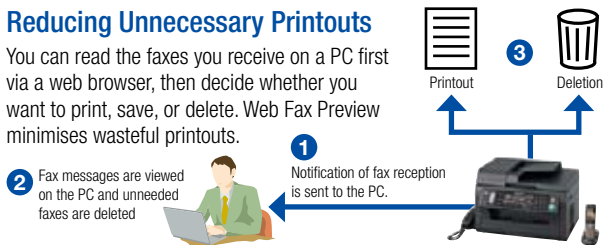

Web Fax Preview Function

Reducing Unnecessary Printouts

You can read the faxes you receive on a PC first via a web browser, then decide whether you want to print, save, or delete. Web Fax Preview minimises wasteful printouts.