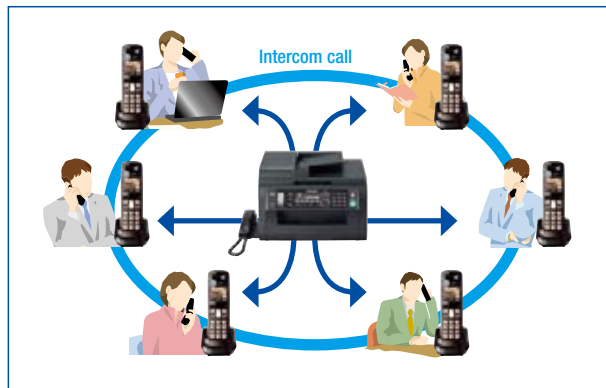

Intercom call