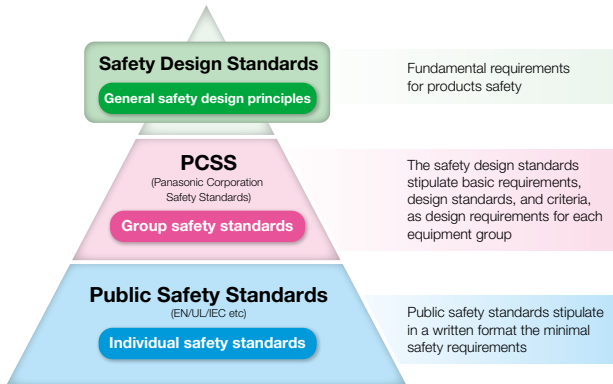

Technical Data

Specifications	36
Consumables & Accessories	46

Why Panasonic?

Philosophy on Product Safety by Panasonic

Panasonic Promotes High-Quality Product Development

Panasonic effort for genuine consumable sales