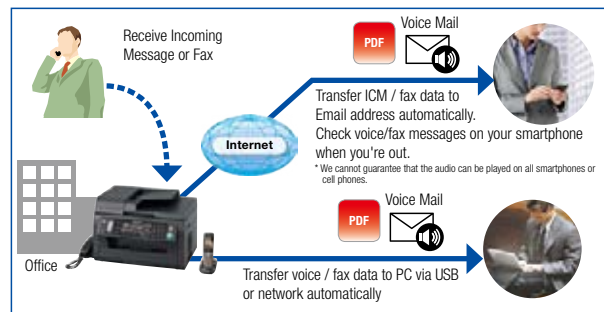

Automatic Transfer of Voice and Received Fax

Access the Information You Need Anytime, Anywhere

The KX-MB2061 can automatically transfer recorded incoming messages (ICM) or received fax data to an email address*¹ or PC. So, you can stay informed and up to date even when you're away from the office.