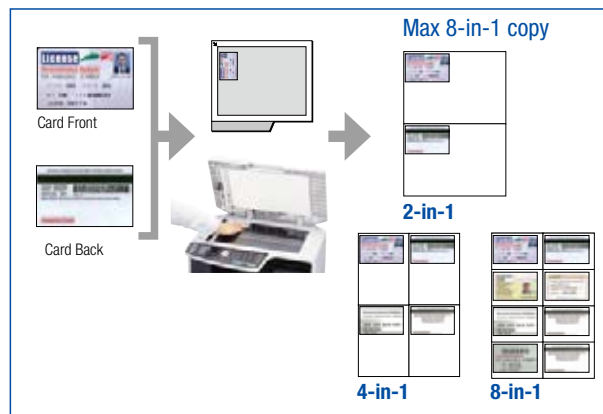

Fax Features

10 MB Document Memory Total

Reception memory with backup, up to 630 pages / Transmission memory, up to 150 pages.

Actual number of pages depends upon the contents of the pages, the resolution and the transmission mode. 630-page / 150-page capacity based upon ITU-T No.1 Test Chart at standard resolution.