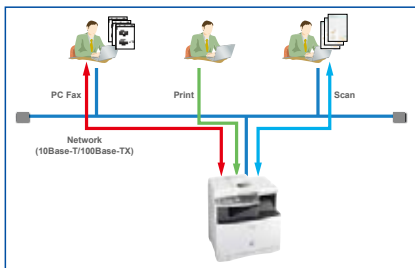

Scanner Features

Easy Scanning (Colour Scan)

It's easy to send data to your PC.

Select SCAN mode and the destination PC (press Set key twice), then press the START key.

Network Features

Network Sharing

A single MFP can be shared by all the PCs connected to the LAN. All your office staff can use the MFP as network printer, network scanner or PC Fax via network.