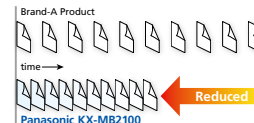

Save time

The KX-MB2100 series' Quick Duplexing can print out double-sided documents at a rate of 24 ppm, effectively cutting print time in half when compared to standard 26-ppm MFP duplexing.