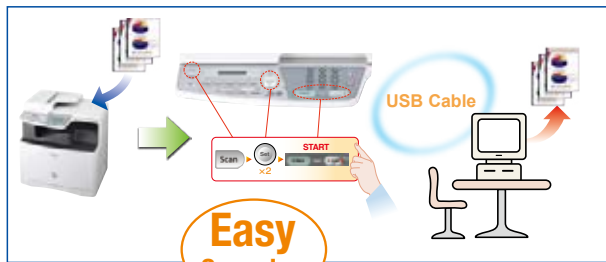

Scanner Features

Easy Scanning (Colour Scan)

It's easy to send data to your PC.

Select SCAN mode and the destination PC (press Set key twice), then press the START key.

Network Features

Network Sharing

A single MFP can be shared by all the PCs connected to the LAN. All your office staff can use the MFP as network printer, network scanner or PC Fax via network.